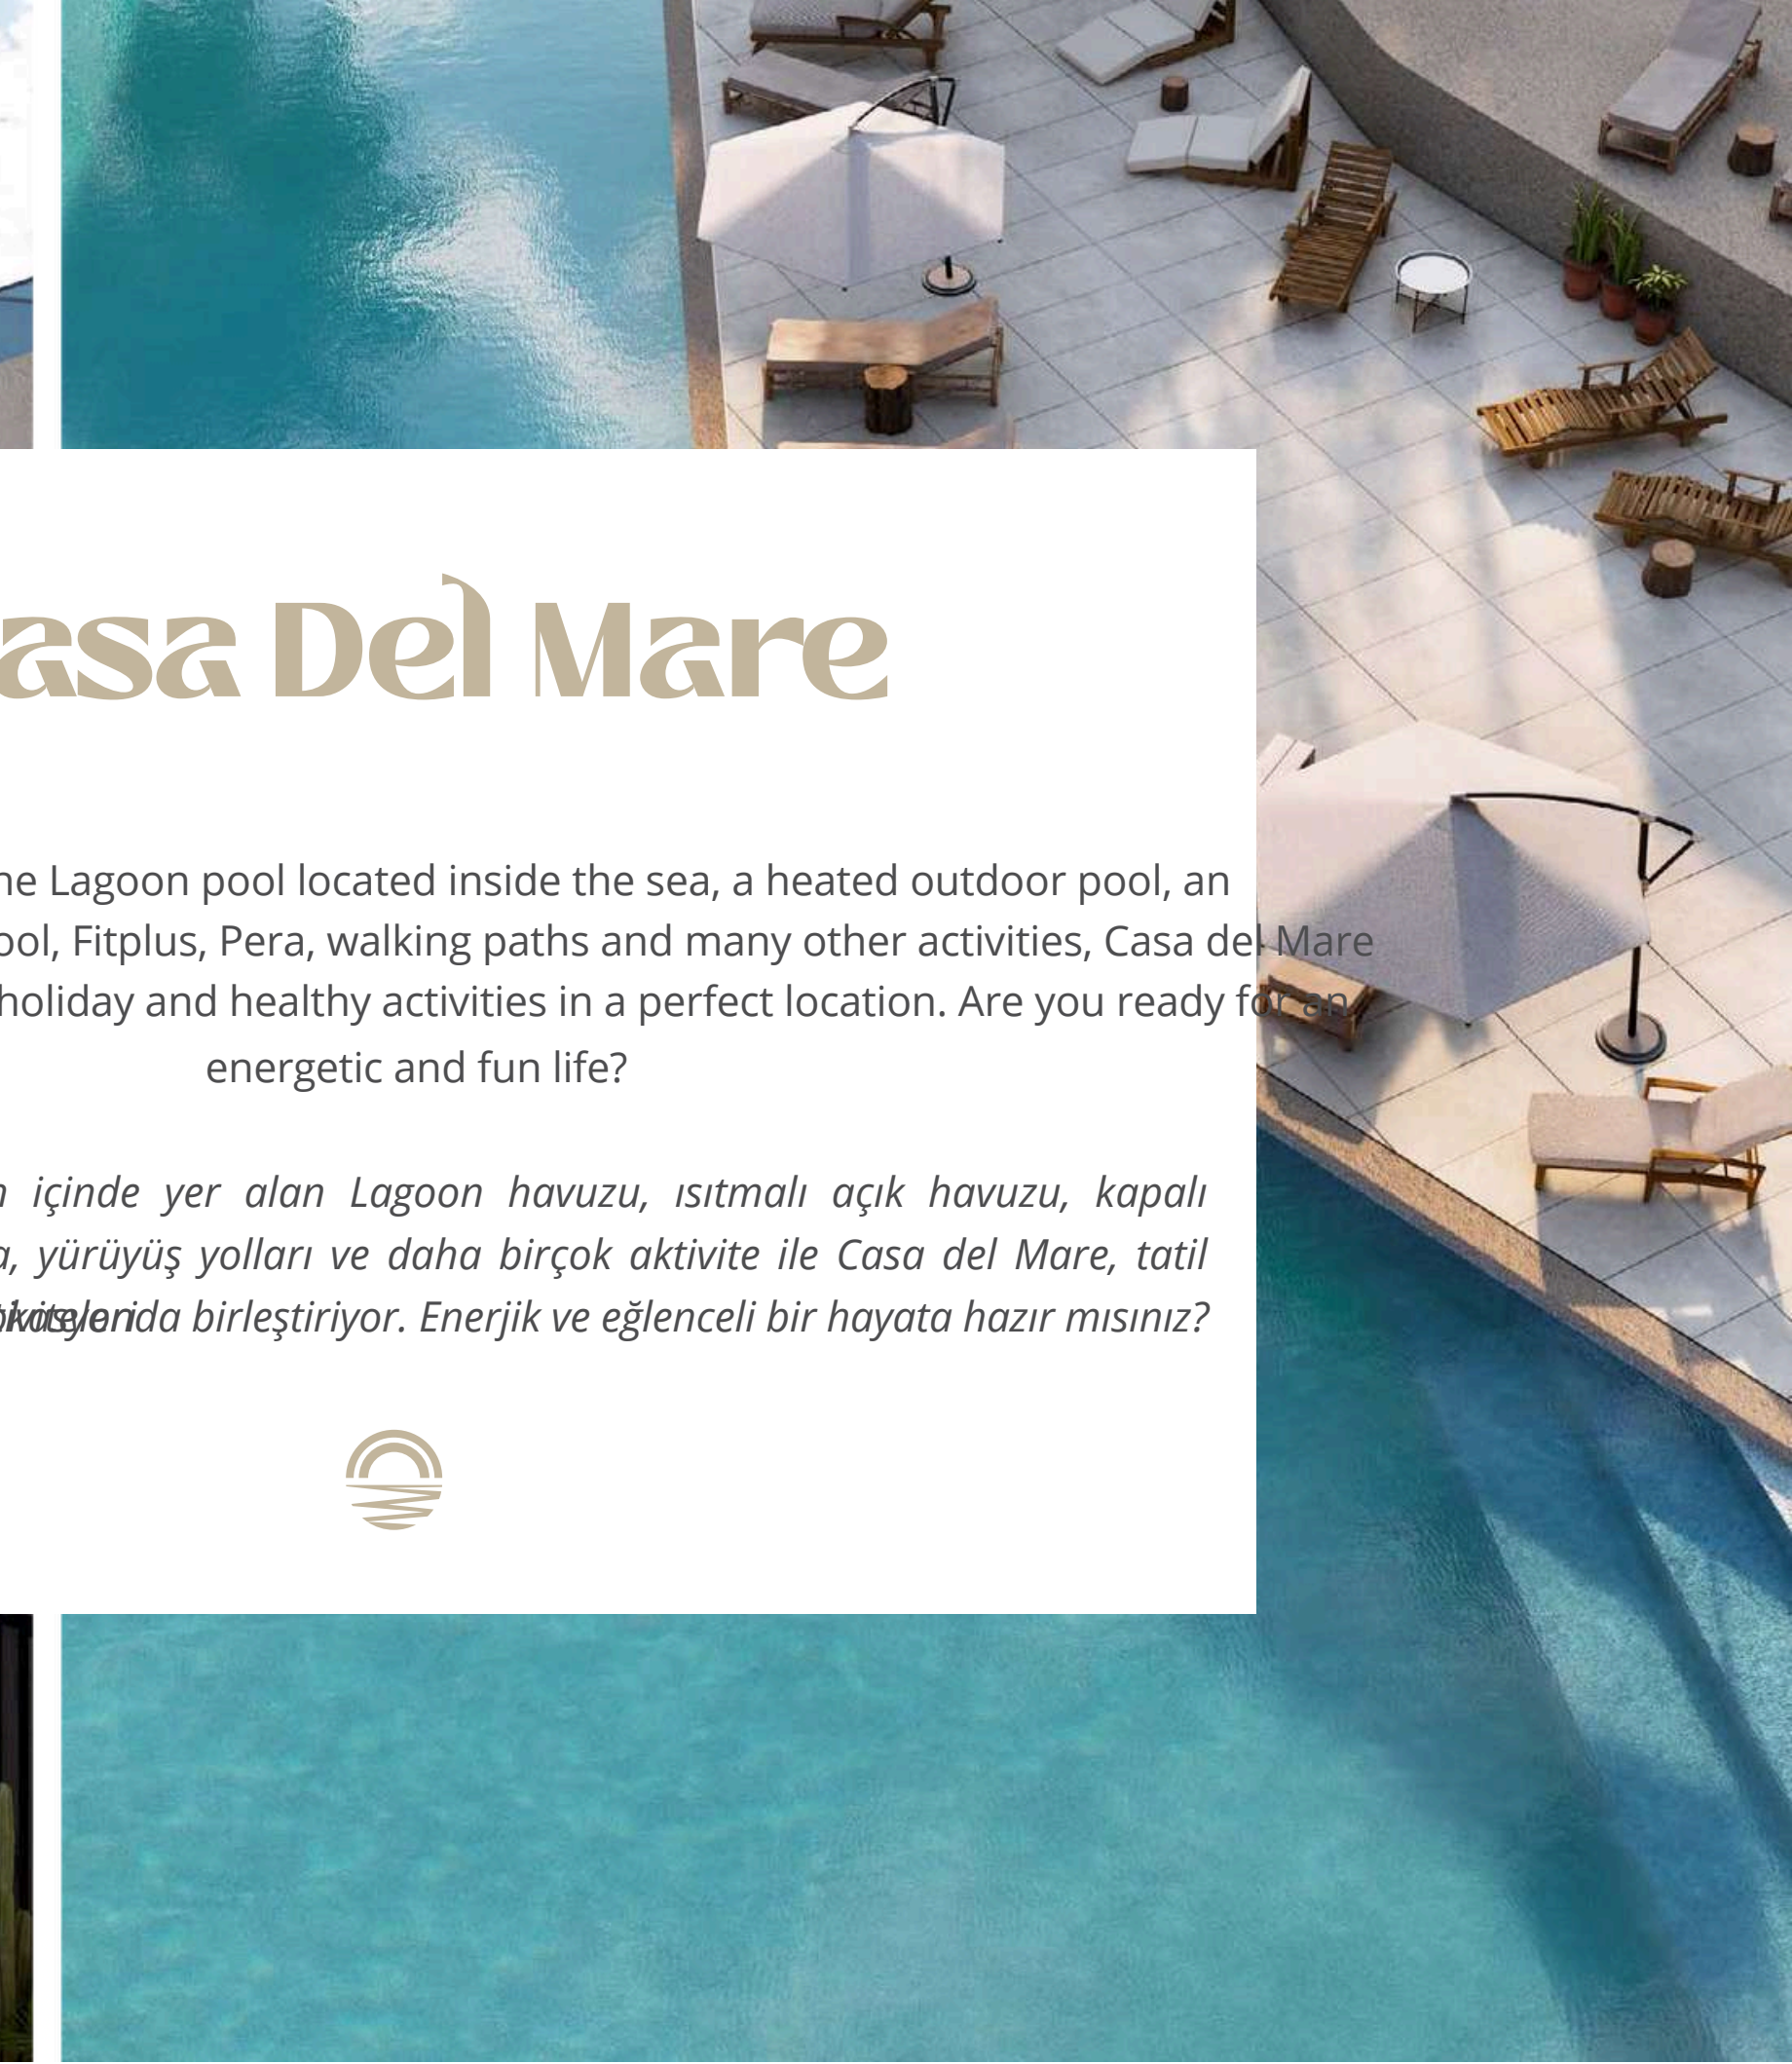

Casa Del Mare

With padel tennis, the Lagoon pool located inside the sea, a heated outdoor pool, an indoor swimming pool, Fitplus, Pera, walking paths and many other activities, Casa del Mare perfectly combines holiday and healthy activities in a perfect location. Are you ready for an energetic and fun life?

Padel tenisi, denizin içinde yer alan Lagoon havuzu, ısıtılmalı açık havuzu, kapalı havuzu, Fitplus, Pera, yürüyüş yolları ve daha birçok aktivite ile Casa del Mare, tatil yaşamınızı sağlıklı hallerde birleştiriyor. Enerjik ve eğlenceli bir hayata hazır mısınız?